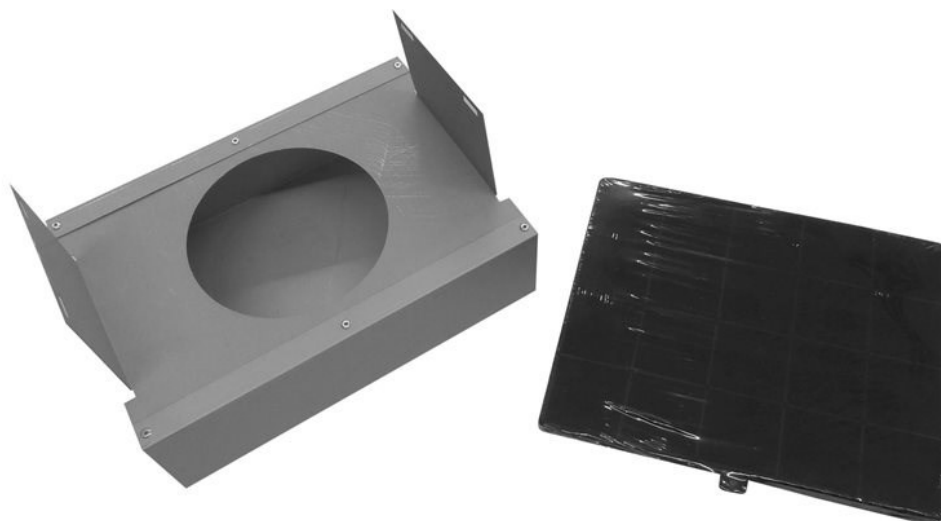

Recirculation Kit Accessories

901398

Recirculation Kit for KGI Hoods Models, all sizes

Specifications

Features

Family	recirculation kit
--------	-------------------

Product	Hoods
---------	-------
