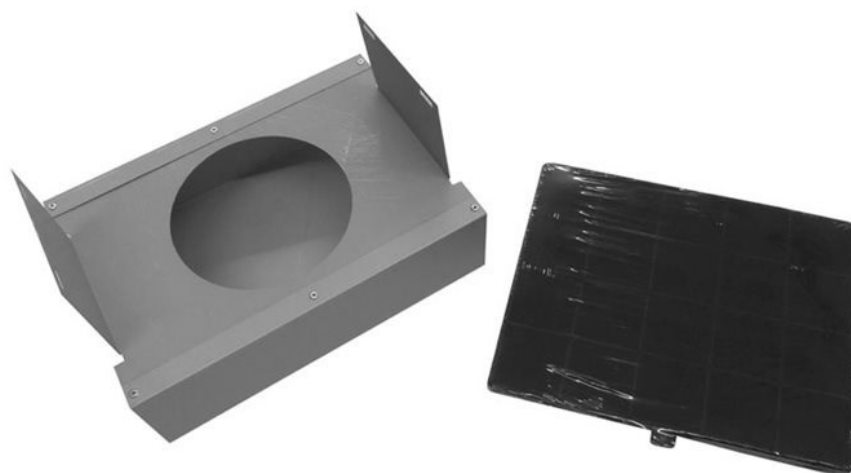

Recirculation Kit Accessories

901271

Recirculation Kit for KG Hoods Models, all sizes

Specifications

Features

Family duct covers

Product Hoods
