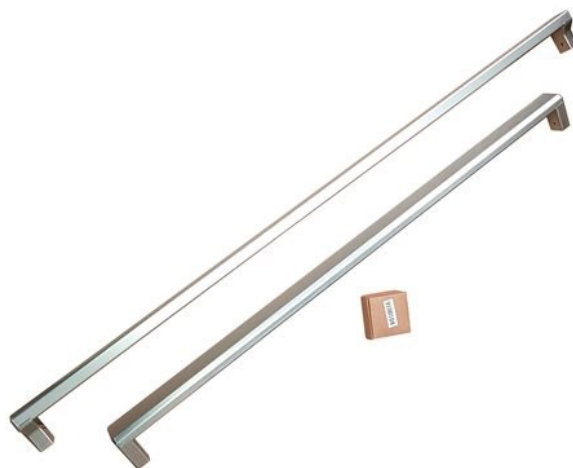

**Professional Series Handle Kit for 90 cm Built-in
refrigerators, Built-in Style**
Accessories

901462

Handle Kit for 90cm Built-in refrigerator

Professional Series Built-in Style

Specifications

Features

Size	90 cm
------	-------