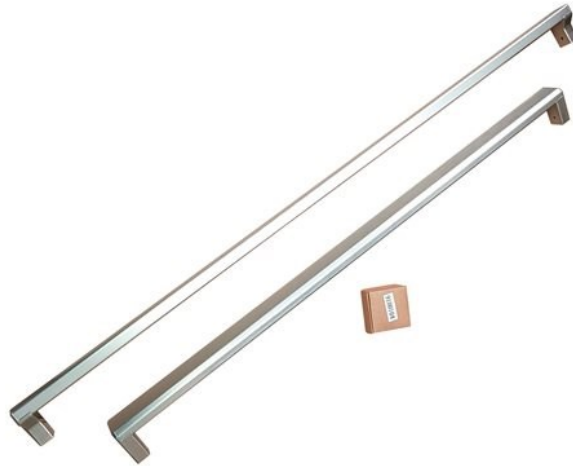

**Professional Series Built-in Style Handle Kit for 90 cm  
French Door refrigerators**  
Accessories

**901457**

Handle Kit for 90cm Built-in refrigerator

Professional Series Built-in Style