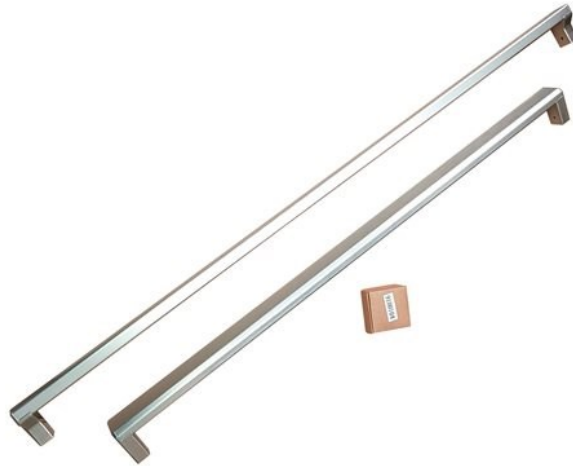

**Professional Series Cooker Style Handle Kit for 90 cm
French Door refrigerators**
Accessories

901457

Handle Kit for 90cm Built-in refrigerator

Professional Series cooker Style

Specifications

Features
