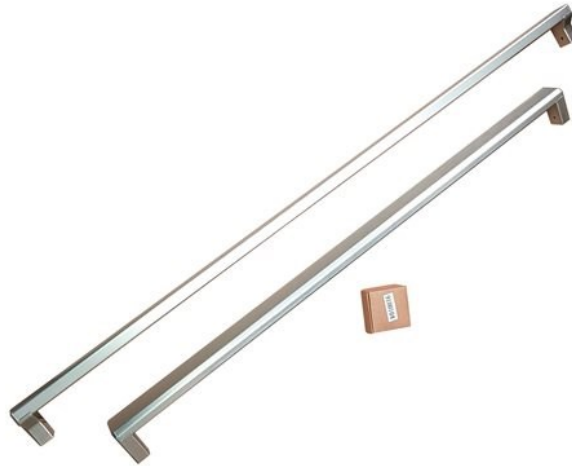

**Professional Series Handle Kit for 90 cm Built-in
refrigerators, Built-in Style**
Accessories

901462

Handle Kit for 90cm Built-in refrigerator

Professional Series Built-in Style

Specifications

Features
