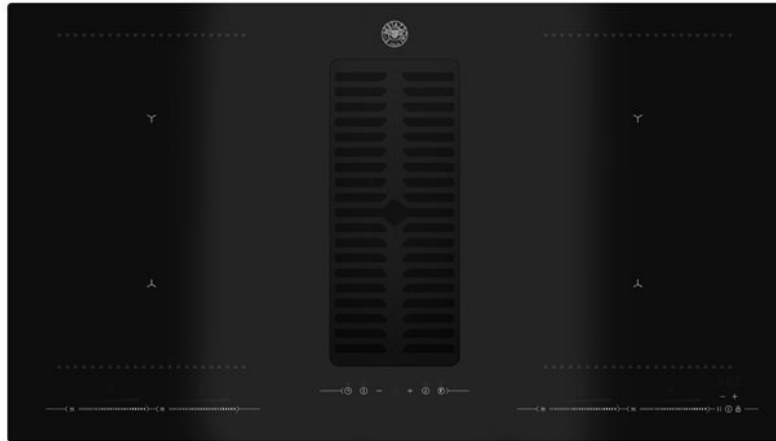

90cm induction hobs with integrated hood Modern Series

P904ICHNE

The Modern Series 90cm induction hob with integrated ventilation and is finished in black ceramic glass. Choose from 9 power levels with boosters on all zones for even faster cooking and two bridge zones to make cooking even more flexible. Touch controls make it intuitive to use. The quiet six speed hood offers maximum 750m³h airflow and is very energy efficient, rated A++.

Specifications

Features

Worktop

Size	90 cm
Number of induction zones	4 - 180x220 mm
Worktop type	induction
Worktop design	ceramic glass bevelled
Worktop controls	touch controls
Timer	yes
Pause	yes
Recall	yes
Power levels	9
Safety Induction Cooktop	child lock / residual heat indicator / automatic switch off / pot detection

Cooking zones

Induction bridge zones	2 flexi
Induction front right	2,1 kW (booster 3,7 kW)
Induction front left	2,1 kW (booster 3,7 kW)
Induction back right	2,1 kW (booster 3,7 kW)
Induction back left	2,1 kW (booster 3,7 kW)