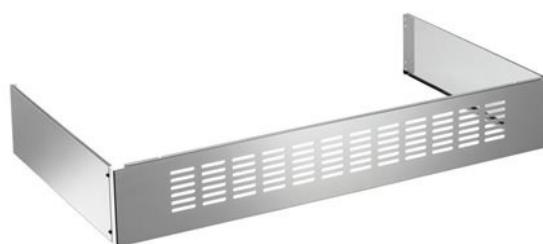

90 Toekick Panel Accessories

901376

Flush fits the range to the floor, in stainless steel, for Master Series cookers 90 cm.

Specifications

Features

Size	90 cm
Family	toekick panels
Product	cookers
Features	stainless steel design
