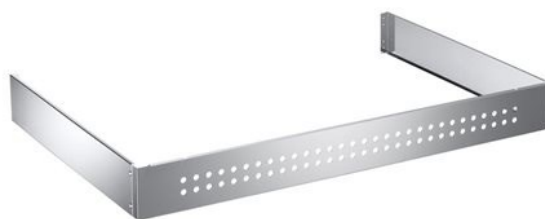

## 90 Toekick Panel Accessories

### 901372

Flush fits the range to the floor, in stainless steel, for Professional Series cookers 90 cm.

## Features

---

Size	90 cm
Family	toekick panels
Product	cookers
Features	stainless steel design

---