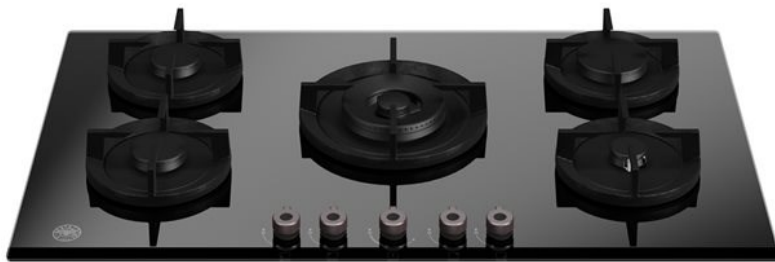

## 90 cm gas on glass hob with central wok Professional Series

### **P905CPRONGNE**

This Bertazzoni Professional Series 90cm gas hob is finished in stylish black glass. With five matt black monobloc burners and accurate metal control knobs, it makes cooking simple, versatile and precise. A lateral 5kW dual wok ring gives you even more choices. The single cast iron pan support is both solid and secure for safe use.

### Worktop

---

Size	90 cm
Number of gas zones	5
Worktop type	gas
Worktop design	tempered glass
Worktop controls	knobs
Knobs	solid metal
Burners type and caps	matt black mono-block
Pan supports	cast iron
Flame failure device	yes
Ignition	yes