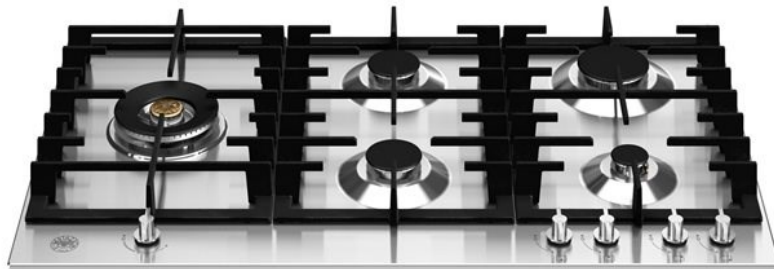

90 cm Gas hob with lateral dual wok Modern Series

P905LMODX

This Bertazzoni Modern Series 90cm gas hob features five aluminium burners and accurate metal control knobs to make cooking simple and precise. A lateral 5kW wok ring offers added versatility. The cast iron pan support is solid and secure for safe use. Finished in stainless steel it is also available in black enamel.

Specifications

Features

Worktop

Size	90 cm
Number of gas zones	5
Worktop type	gas
Worktop design	stainless steel low edge
Worktop controls	knobs
Knobs	metal coated
Burners type and caps	aluminium
Pan supports	cast iron
Flame failure device	yes
Ignition	yes

Cooking zones

Dual wok	0.48 kW - 5 kW
Semi-rapid	0.60 kW - 1.75 kW
Auxiliary	0.48 kW - 1 kW

Technical specifications

Voltage and frequency	220/240 V - 50/60 Hz - 1 A
Absorbed power (W)	1 W

Dimensions