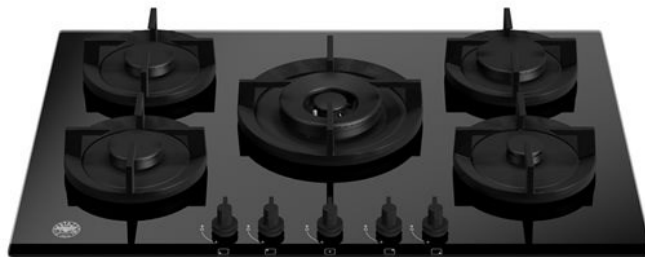

75 cm gas on glass hob with central wok Modern Series

P755CMODGNE

Designed for precise and safe cooking, this Bertazzoni Modern Series 75 cm gas hob features five matt black monobloc burners and is finished in black glass. A 4kW wok burner adds another level of versatility to your cooking. Along with the single cast iron pan support, black soft touch knobs complete the look.

Specifications

Features

Worktop

Size	75 cm
Number of gas zones	5
Worktop type	gas
Worktop design	tempered glass
Worktop controls	knobs
Knobs	black soft touch
Burners type and caps	matt black mono-block
Pan supports	cast iron
Flame failure device	yes
Ignition	yes