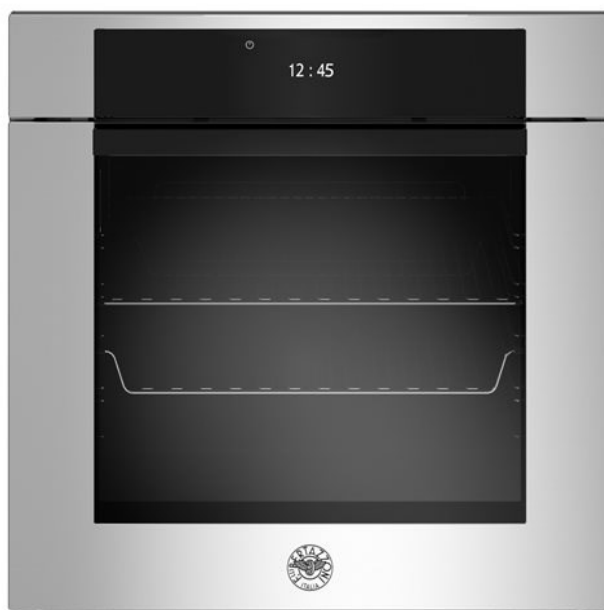

60cm Electric Pyro Built-in Oven, TFT display Moderna serier

SEK 20,995

F6011MODPTX/23

The Bertazzoni Modern Series 60cm built-in electric oven with pyrolytic self-cleaning has a 76 litre capacity best-in-class cavity. With 11 functions it is ideal for mid-to low- temperature cooking, such as baking or recipes that require slow cooking, like casseroles. The non-convection mode is excellent for baking cakes, while the fan-assisted mode ensures even heat distribution on all five levels for roasting and baking with no flavour crossover. The oven is easily managed with full touch controls in a black glass control panel with a clear TFT display, which offers remarkable flexibility when choosing cooking modes. It also makes managing the food probe and Bertazzoni Assistant simple. The soft open-and-close door is safe and easy to use, fitted with a smart glass-finish handle. The door is quadruple-glazed for safety and energy efficiency. Pyrolytic cleaning is based on high-temperature cleaning and sterilising without detergents to leave your oven sparkling clean hygienic. Available in Stainless Steel, Carbonio, Zinc and Copper.