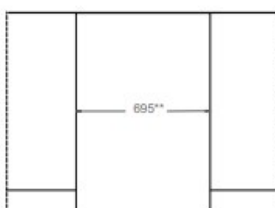

SIDE VIEW

* dimension with a minimum clearance of 150 mm on top

FRONT VIEW

** dimension with a minimum clearance of 50 mm on both sides

TOP VIEW

*** dimension with a minimum clearance of 15 mm on back