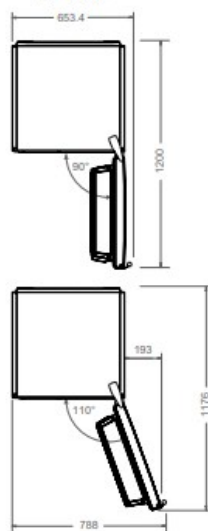

TOP VIEW

CUTOUT DIMENSIONS

* dimension with a minimum clearance of 150 mm on top