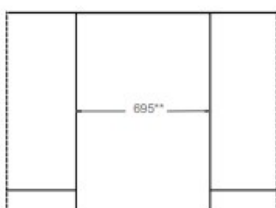

SIDE VIEW

* dimension with a minimum clearance of 150 mm on top

FRONT VIEW

** dimension with a minimum clearance of 50 mm on both sides

TOP VIEW

*** dimension with a minimum clearance of 15 mm on back