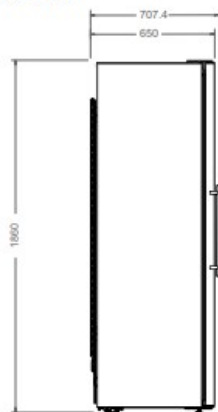

Mått

PRODUCT DIMENSIONS

SIDE VIEW