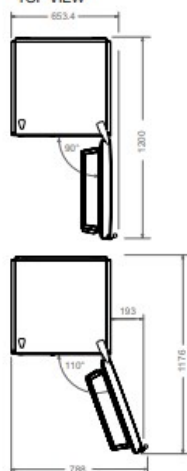

Mått

PRODUCT DIMENSIONS

TOP VIEW

CUTOUT DIMENSIONS

** dimension with a minimum clearance of 50 mm on both sides