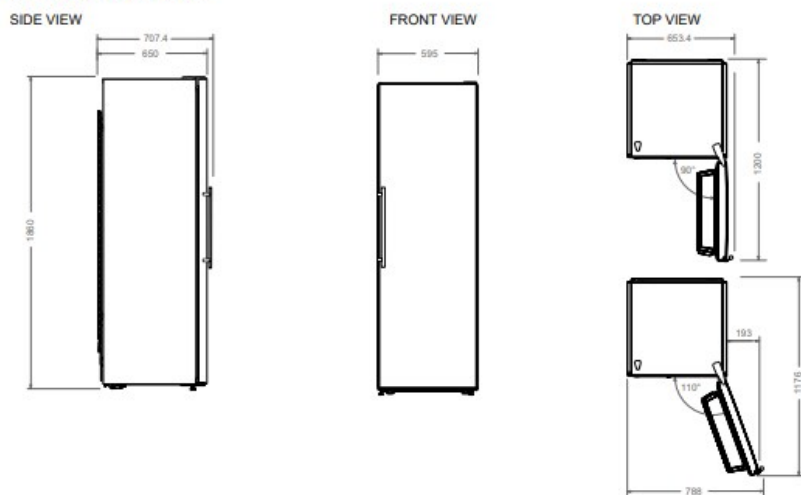

# Mått

## PRODUCT DIMENSIONS

## CUTOUT DIMENSIONS

\* dimension with a minimum clearance of 150 mm on top

\*\* dimension with a minimum clearance of 50 mm on both sides

\*\*\* dimension with a minimum clearance of 15 mm on back