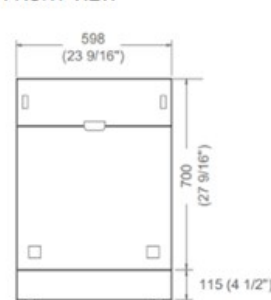

Mått

FRONT VIEW

Drain hose is provided with the unit.

* Including a 20 (13/16") thick kitchen cabinet front panel. A minimum space of 3 (1/8") is required between the plinth and the panel.