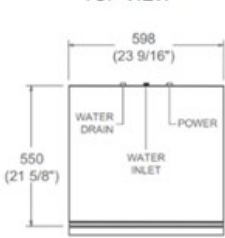

TOP VIEW

Drain hose is provided with the unit.

* Including a 20 (13/16") thick kitchen cabinet front panel. A minimum space of 3 (1/8") is required between the plinth and the panel.