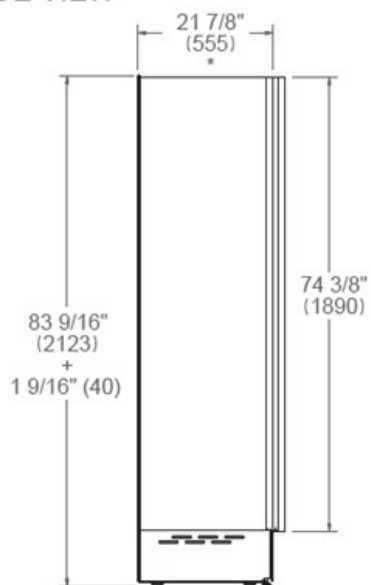

With a generous 245L capacity, the internal configuration is thoughtfully designed for maximum flexibility. The refrigerator features 4 crispers, along with 3 height-adjustable shelves and 1 fixed shelf. This versatile layout ensures efficient use of space to accommodate various storage needs.

# Mått

---

SIDE VIEW

FRONT VIEW