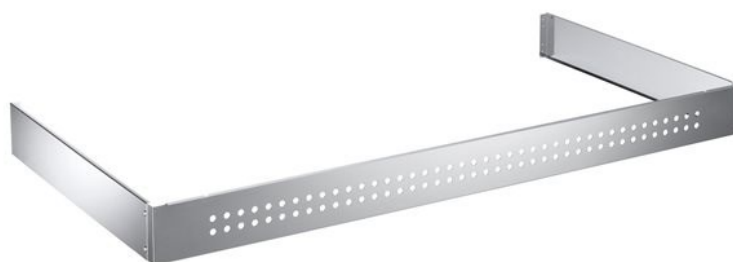

120 Toekick Panel Accessories

901370

Flush fits the range to the floor, in stainless steel, for Professional Series cookers 120 cm.

Specifications

Features

Size	120 cm
Family	toekick panels
Product	cookers
Features	stainless steel design
