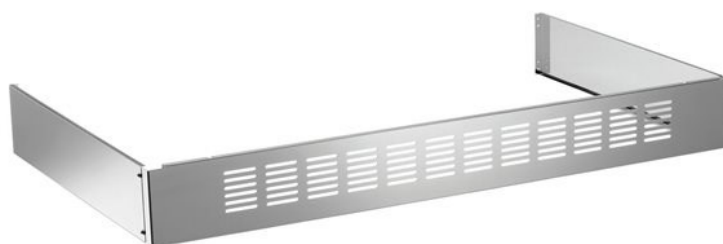

120 Toekick Panel Accessories

901374

Flush fits the range to the floor, in stainless steel, for Master Series cookers 120 cm.

Specifications

Features

Size	120 cm
Family	toekick panels
Product	cookers
Features	stainless steel design
