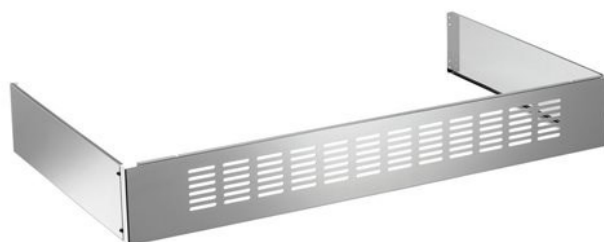

## 100 Toekick Panel Accessories

### **901375**

Flush fits the range to the floor, in stainless steel, for Master Series cookers 100 cm.

## Features

---

Size	100 cm
Family	toekick panels
Product	cookers
Features	stainless steel design

---