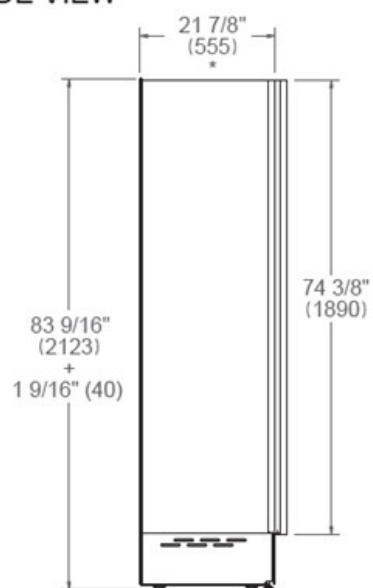

With a generous 245L capacity, the internal configuration is thoughtfully designed for maximum flexibility. The refrigerator features 4 crispers, along with 3 height-adjustable shelves and 1 fixed shelf. This versatile layout ensures efficient use of space to accommodate various storage needs.

# Mått

---

SIDE VIEW

FRONT VIEW